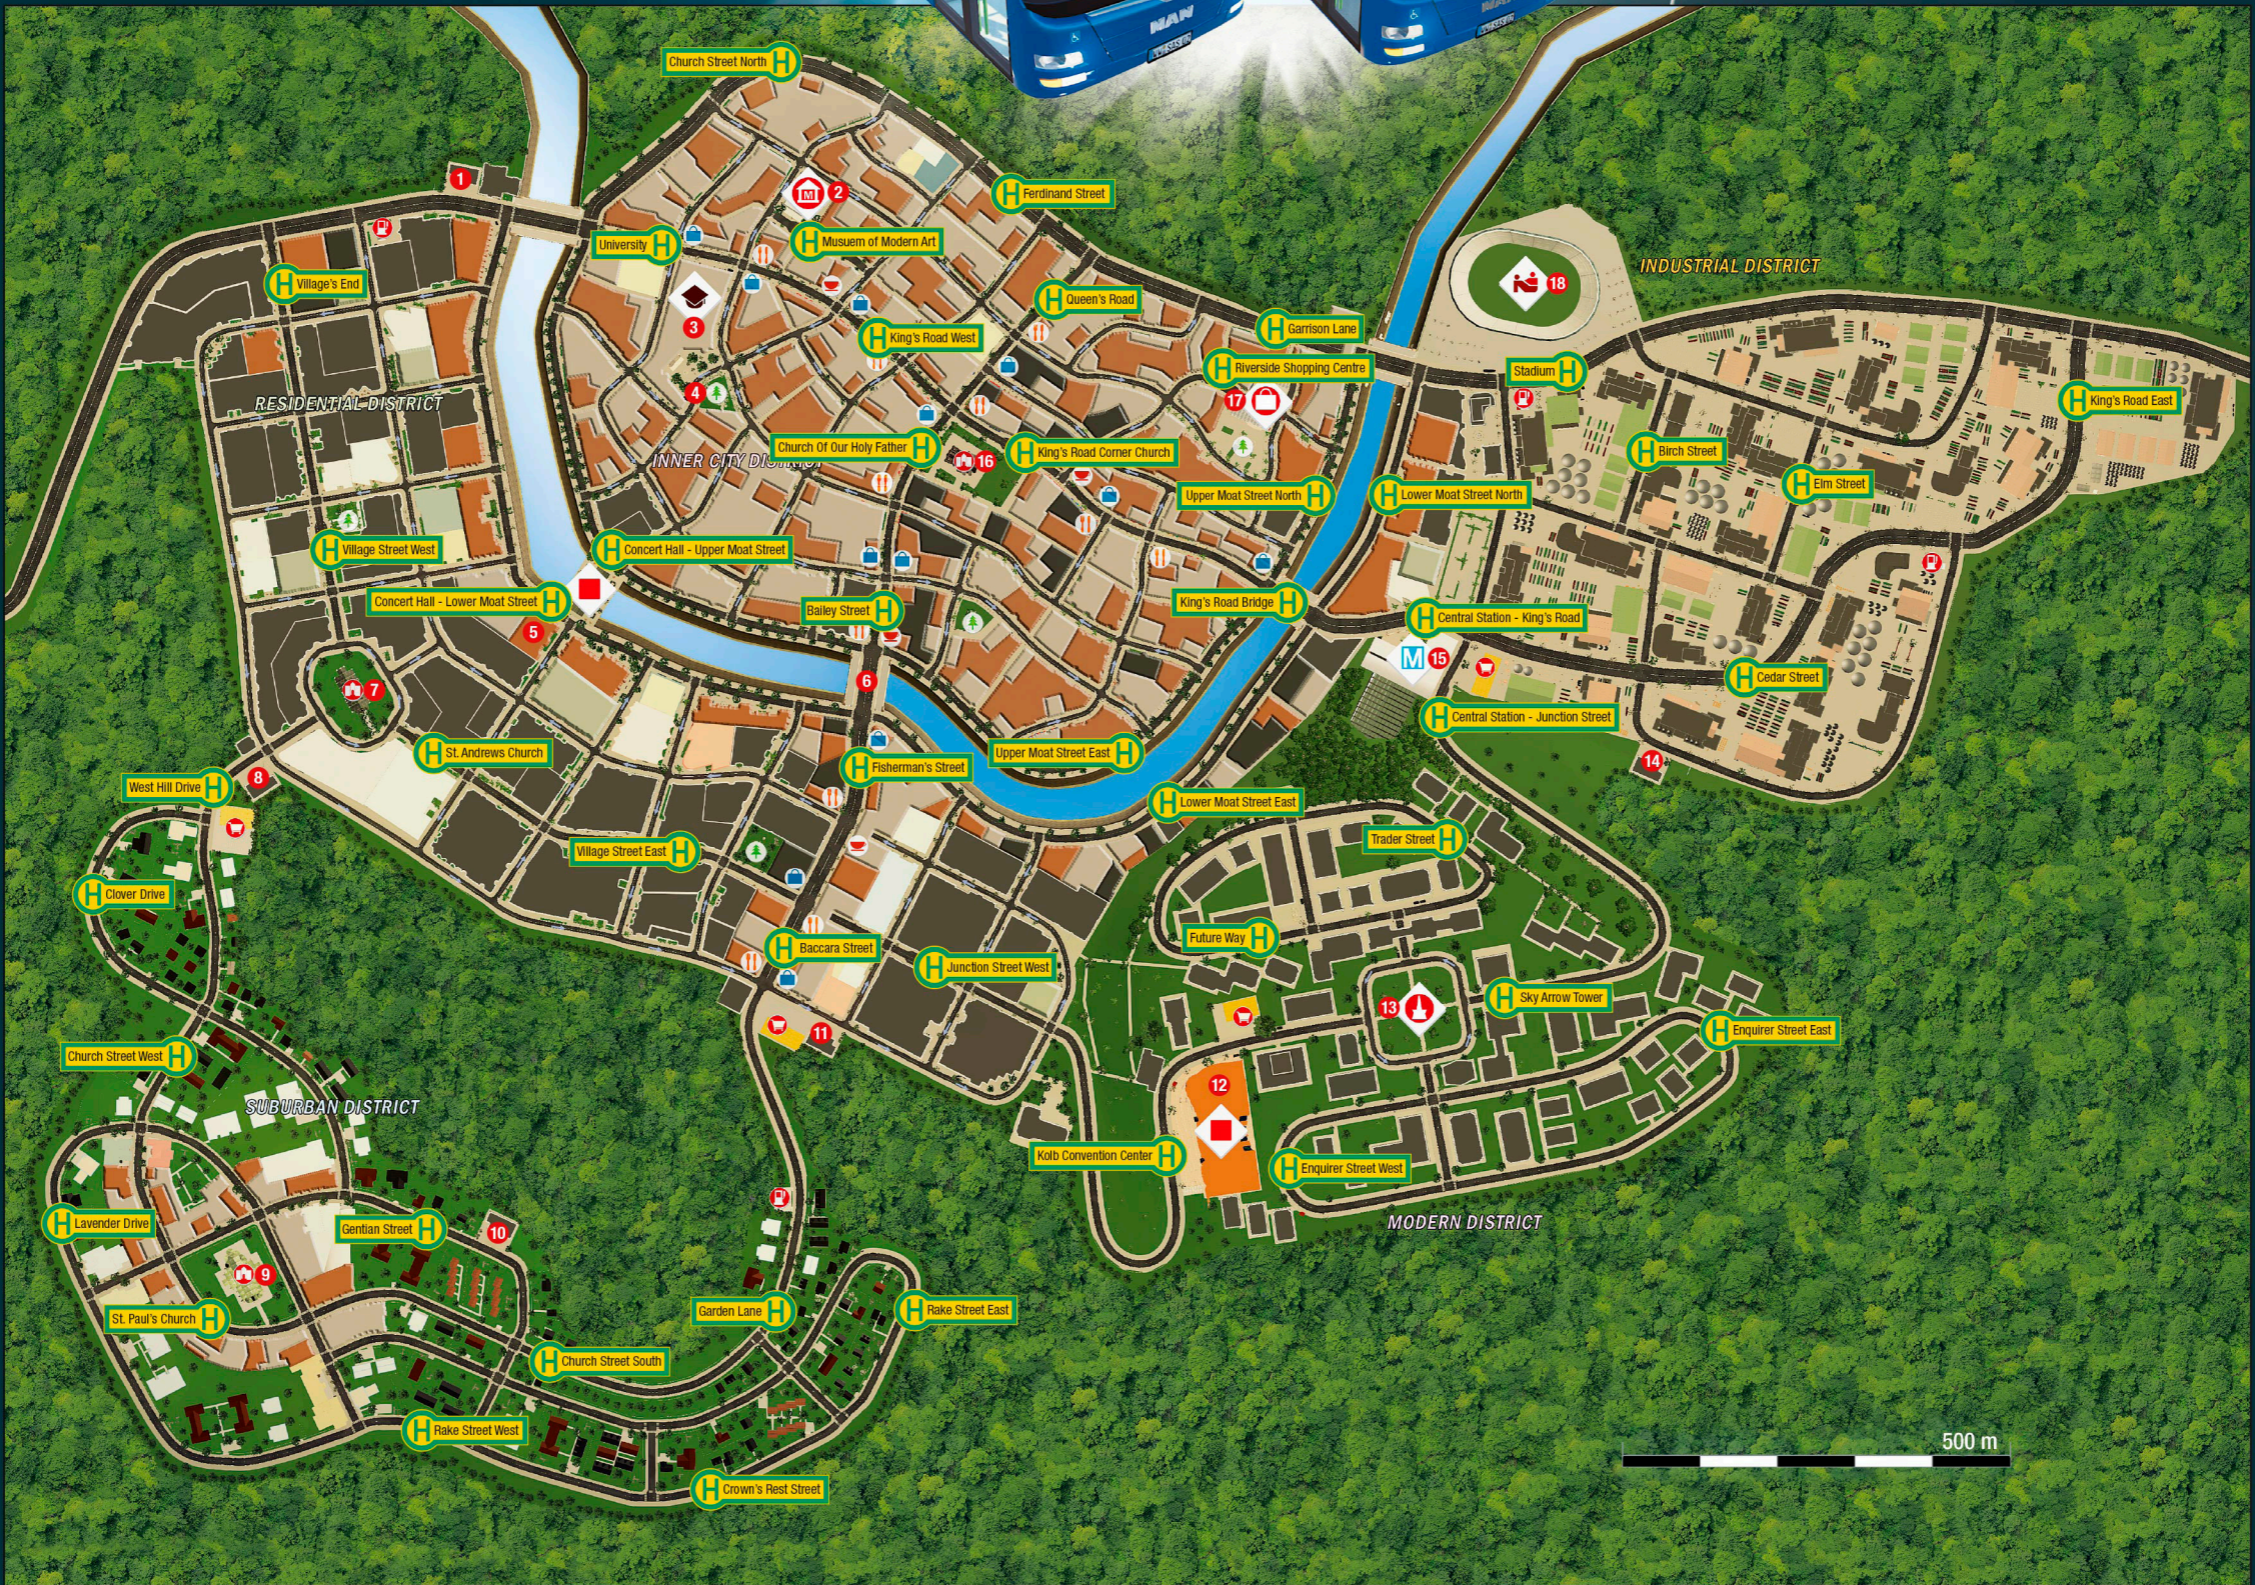

Bus Simulator 18

1 Depot Residential District

2 Musuem of Modern Art

3 University

4 University Park

5 Concert Hall

6 Fisher Bridge

7 St. Andrews Church

8 Depot Suburbans / Residential District

9 St. Paul's Church

10 Depot Suburbans

11 Depot Residential District

12 Kolb Convention Center

18 Stadium

17 Shopping Center

16 Church Of Our Holy Father

15 Central Station

14 Depot Industrial District

13 TV Tower